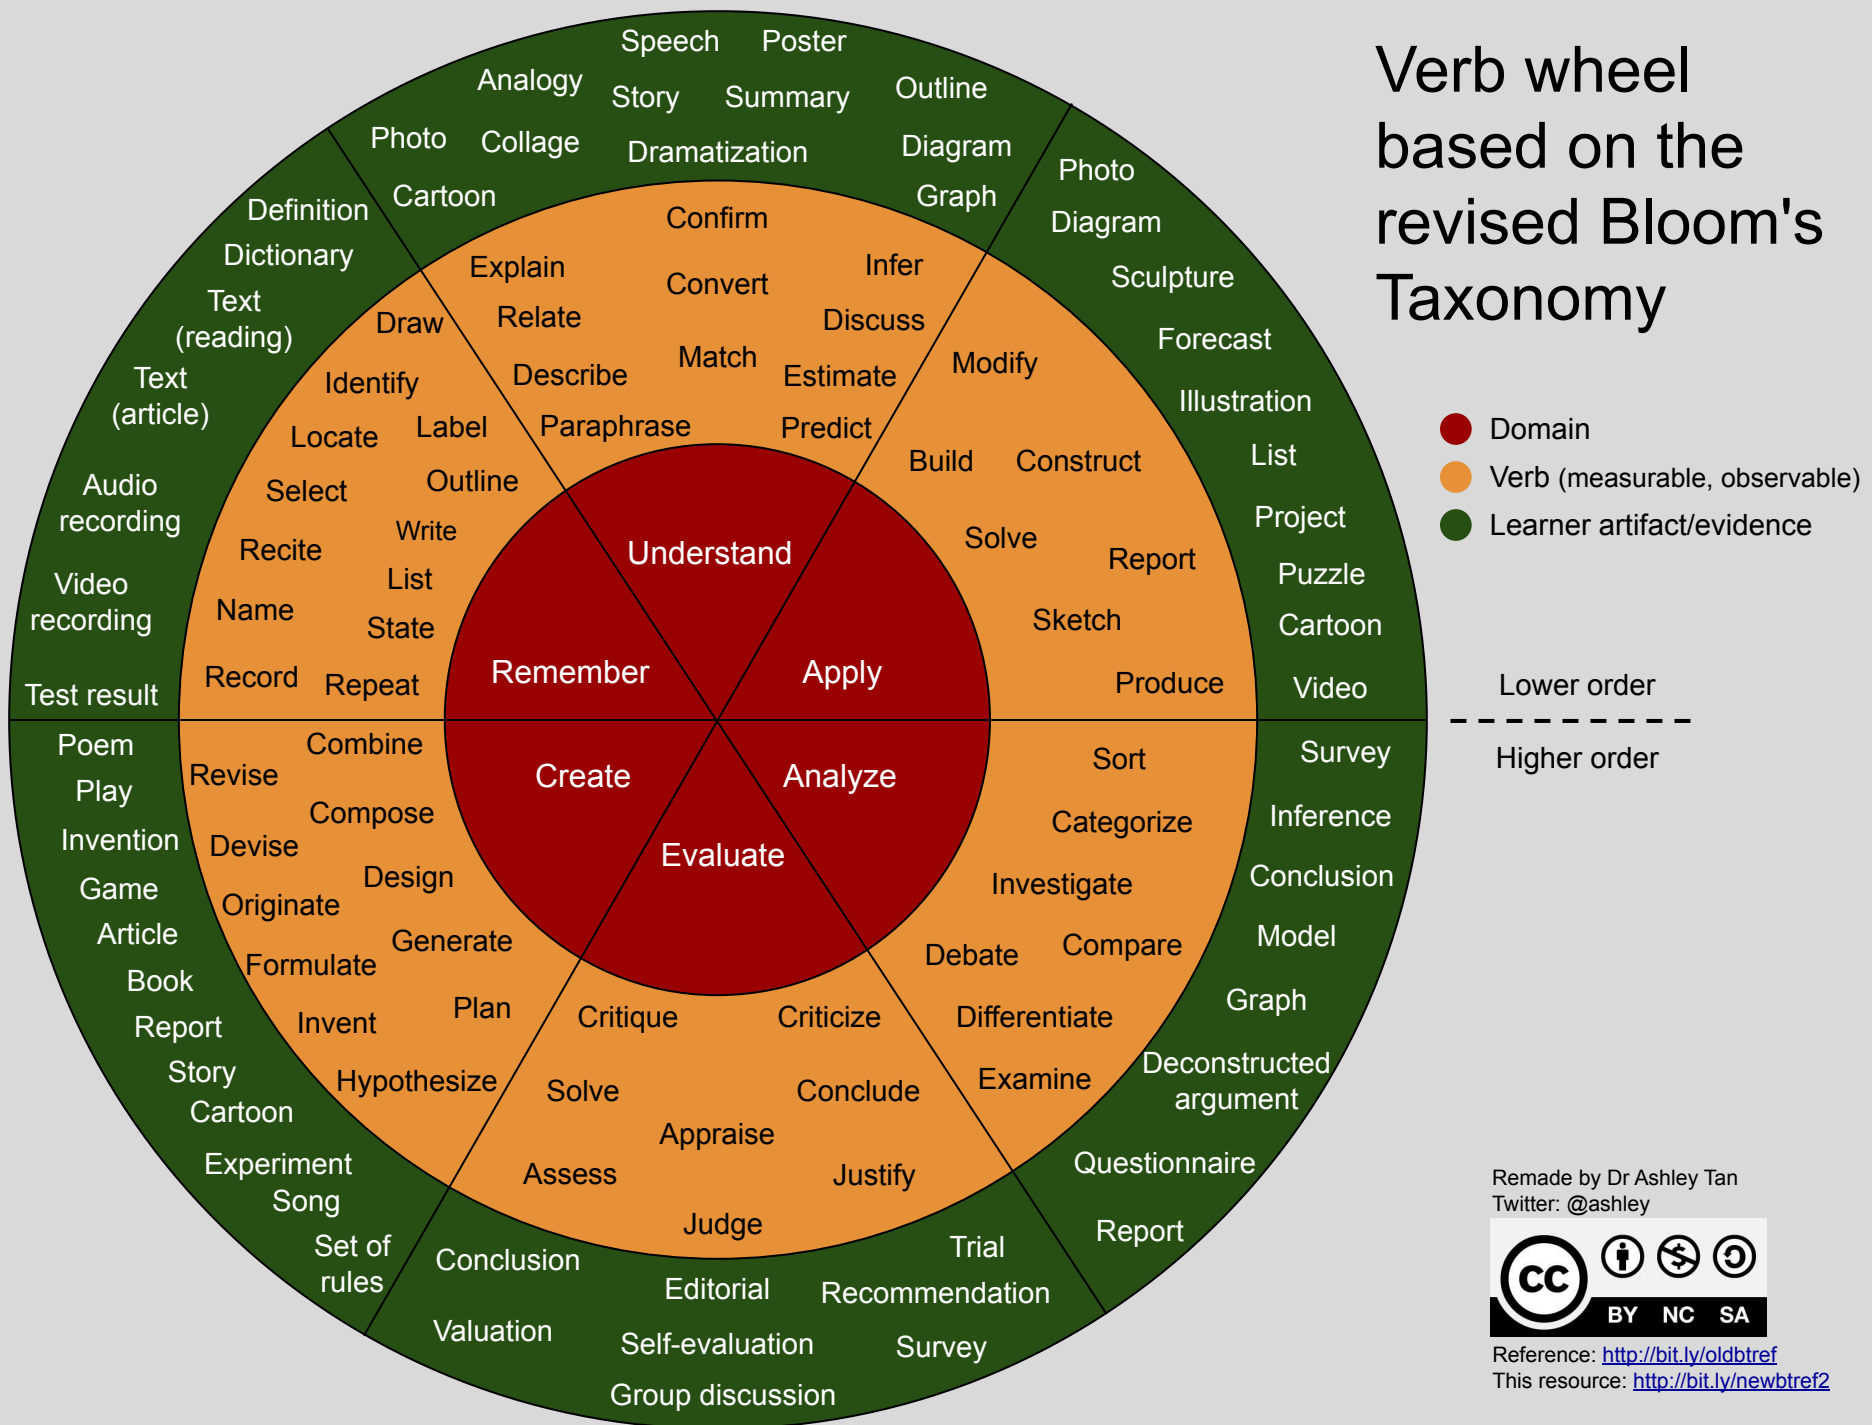

Verb wheel based on the revised Bloom's Taxonomy

Remade by Dr Ashley Tan
Twitter: @ashley

Reference: <http://bit.ly/oldbtref>
This resource: <http://bit.ly/newbtref2>